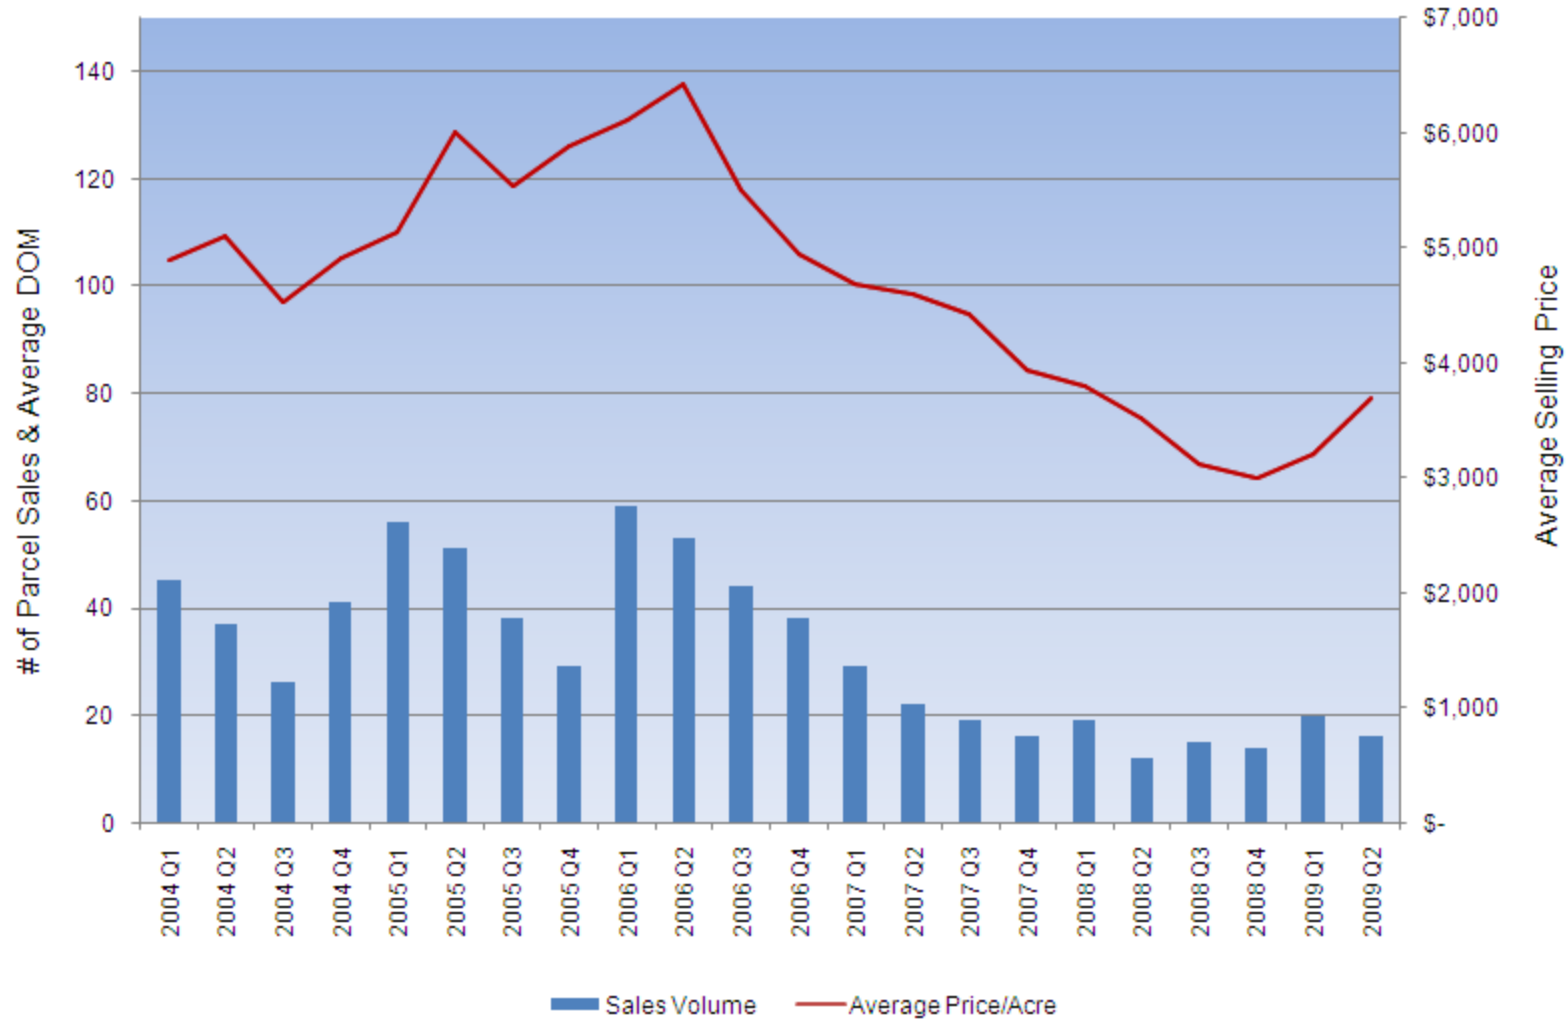

ELRC FALL CONFERENCE 2009

Scott Carlson, CGA

State Certified General Appraiser

SCOTTCLSON@aol.com

Relative Volatility

Recreational Vacant Land Sales Analysis

Recreational Vacant Land Sales Analysis

Recreational Vacant Land Sales Analysis