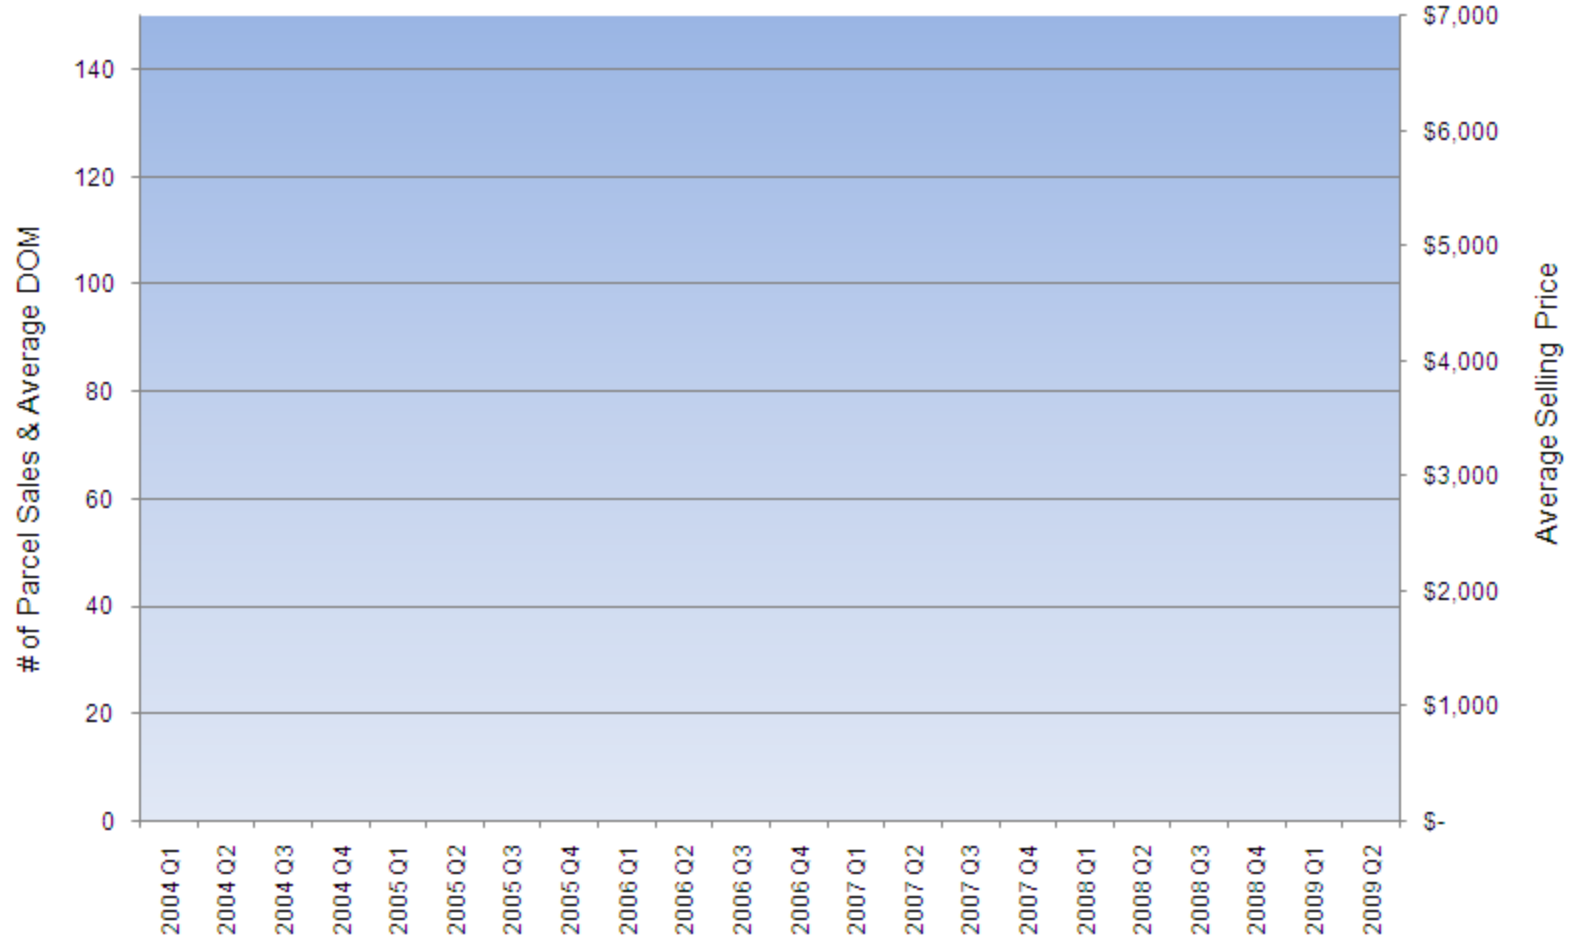

ELRC FALL CONFERENCE 2009

Scott Carlson, CGA

State Certified General Appraiser

SCOTTCLSON@aol.com

Relative Volatility

Recreational Vacant Land Sales Analysis

Recreational Vacant Land Sales Analysis

Recreational Vacant Land Sales Analysis