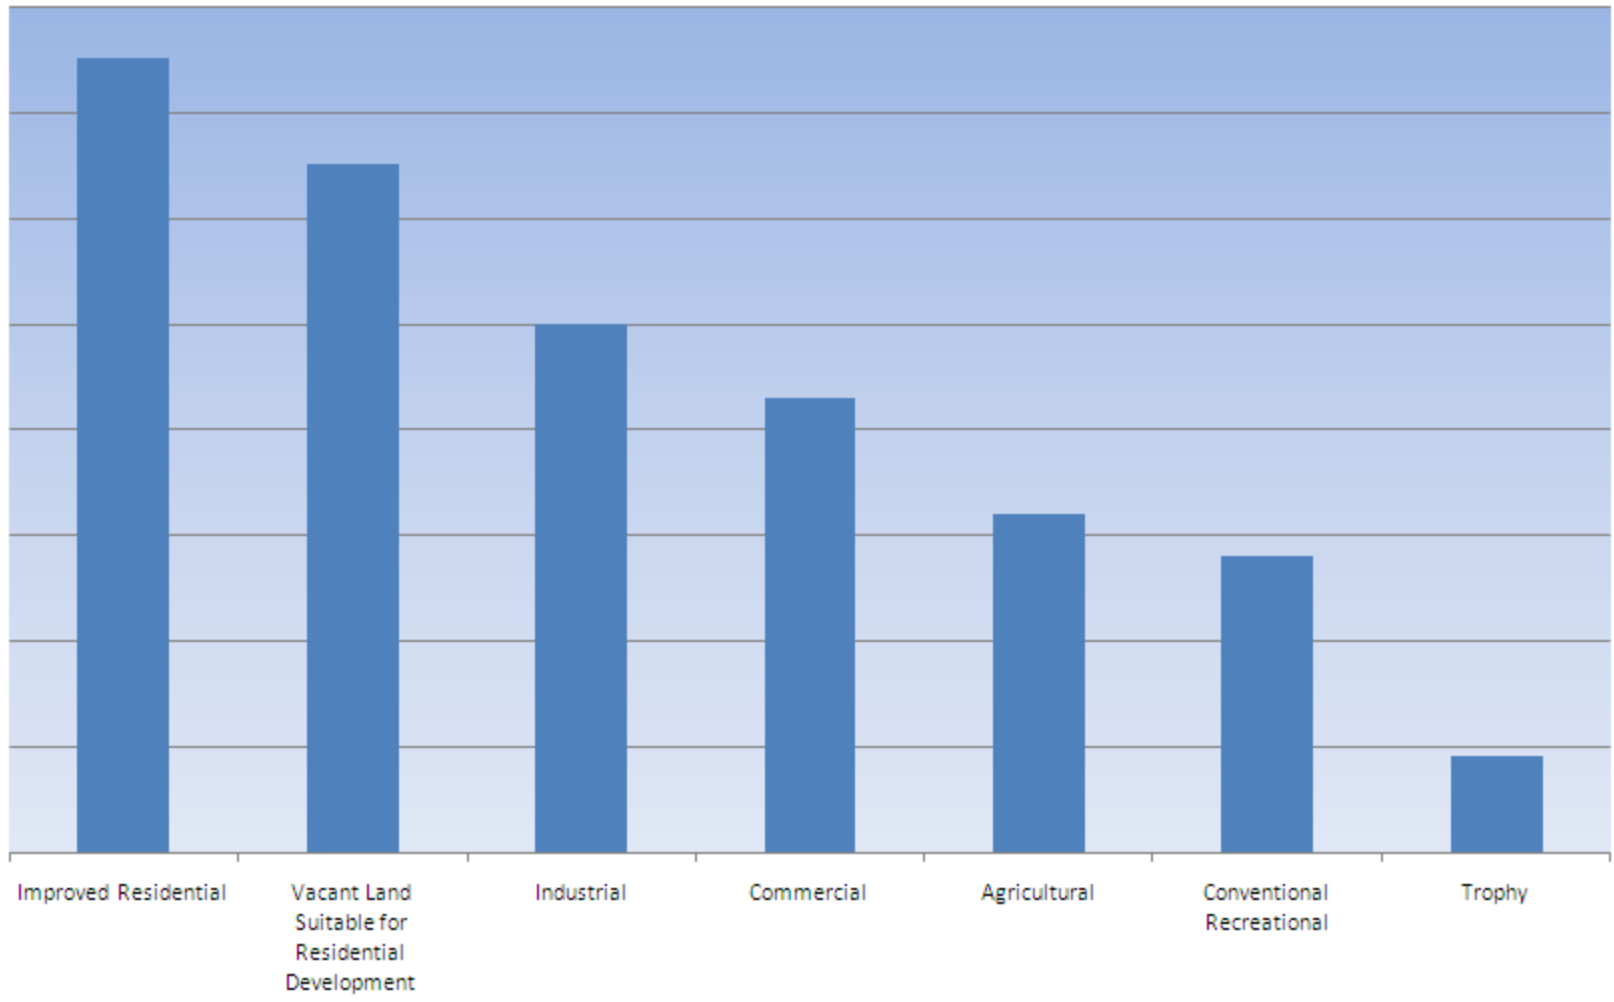

ELRC FALL CONFERENCE 2009

Scott Carlson, CGA

State Certified General Appraiser

SCOTTCLSON@aol.com

Relative Volatility

Recreational Vacant Land Sales Analysis

Recreational Vacant Land Sales Analysis

Recreational Vacant Land Sales Analysis

Recreational Vacant Land Sales Analysis

Recreational Vacant Land Sales Analysis

Recreational Vacant Land Sales Analysis