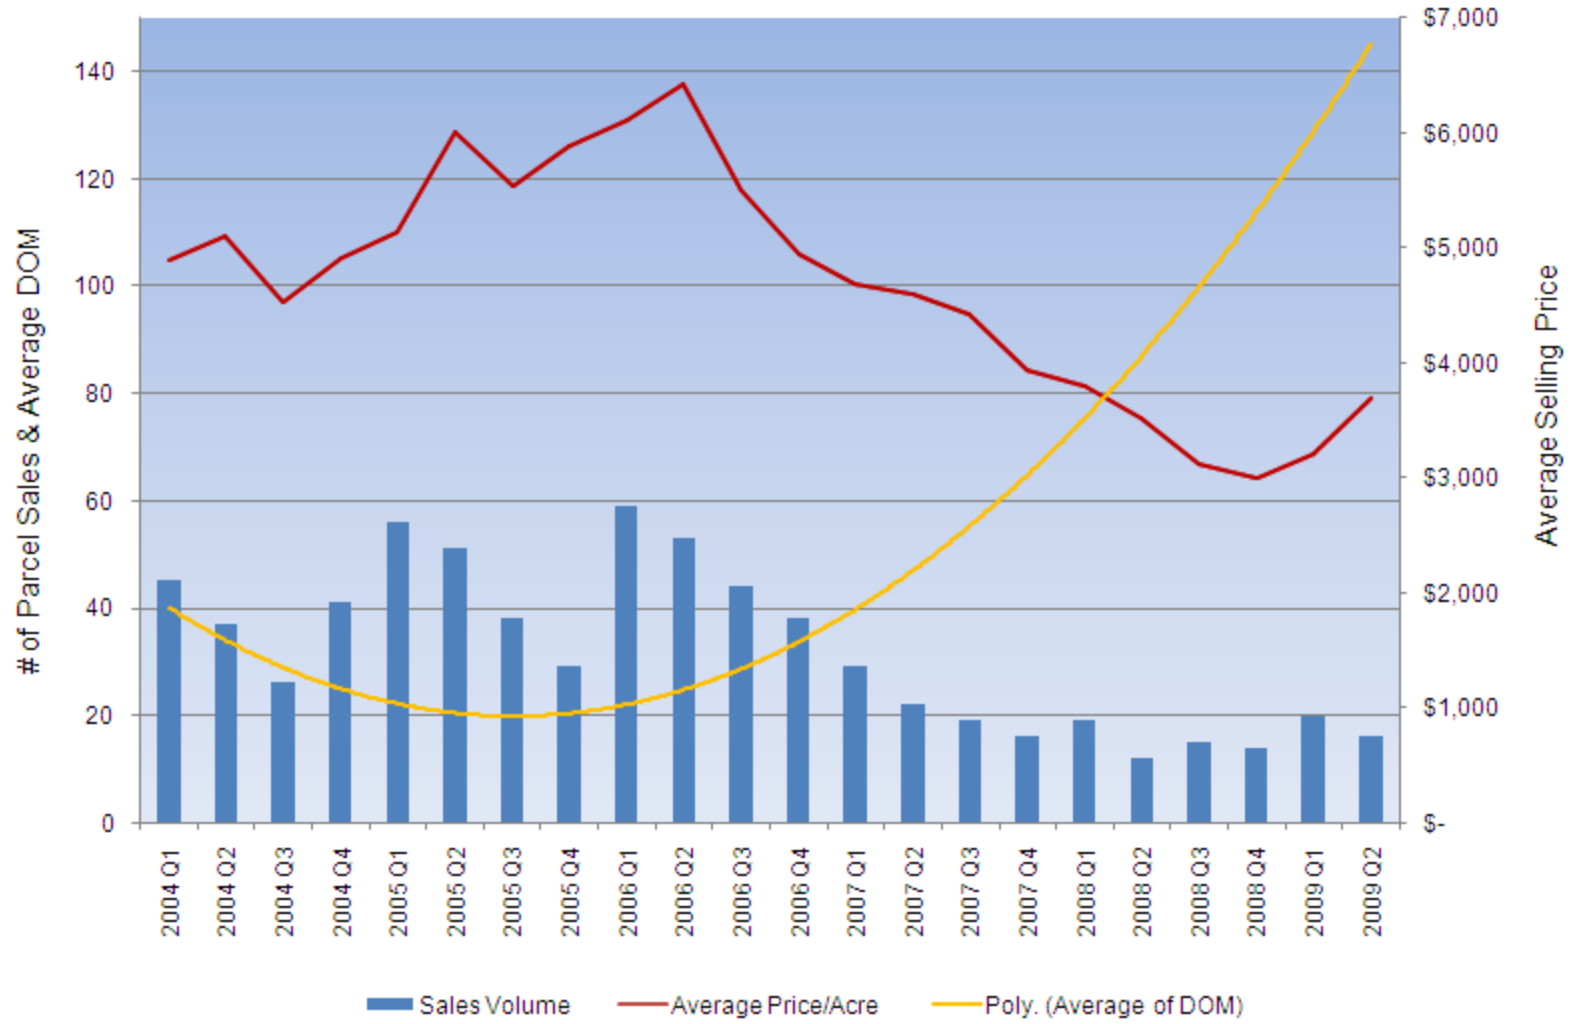

ELRC FALL CONFERENCE 2009

Scott Carlson, CGA

State Certified General Appraiser

SCOTTCLSON@aol.com

Relative Volatility

Recreational Vacant Land Sales Analysis

Recreational Vacant Land Sales Analysis

Recreational Vacant Land Sales Analysis

Recreational Vacant Land Sales Analysis

Recreational Vacant Land Sales Analysis

Recreational Vacant Land Sales Analysis