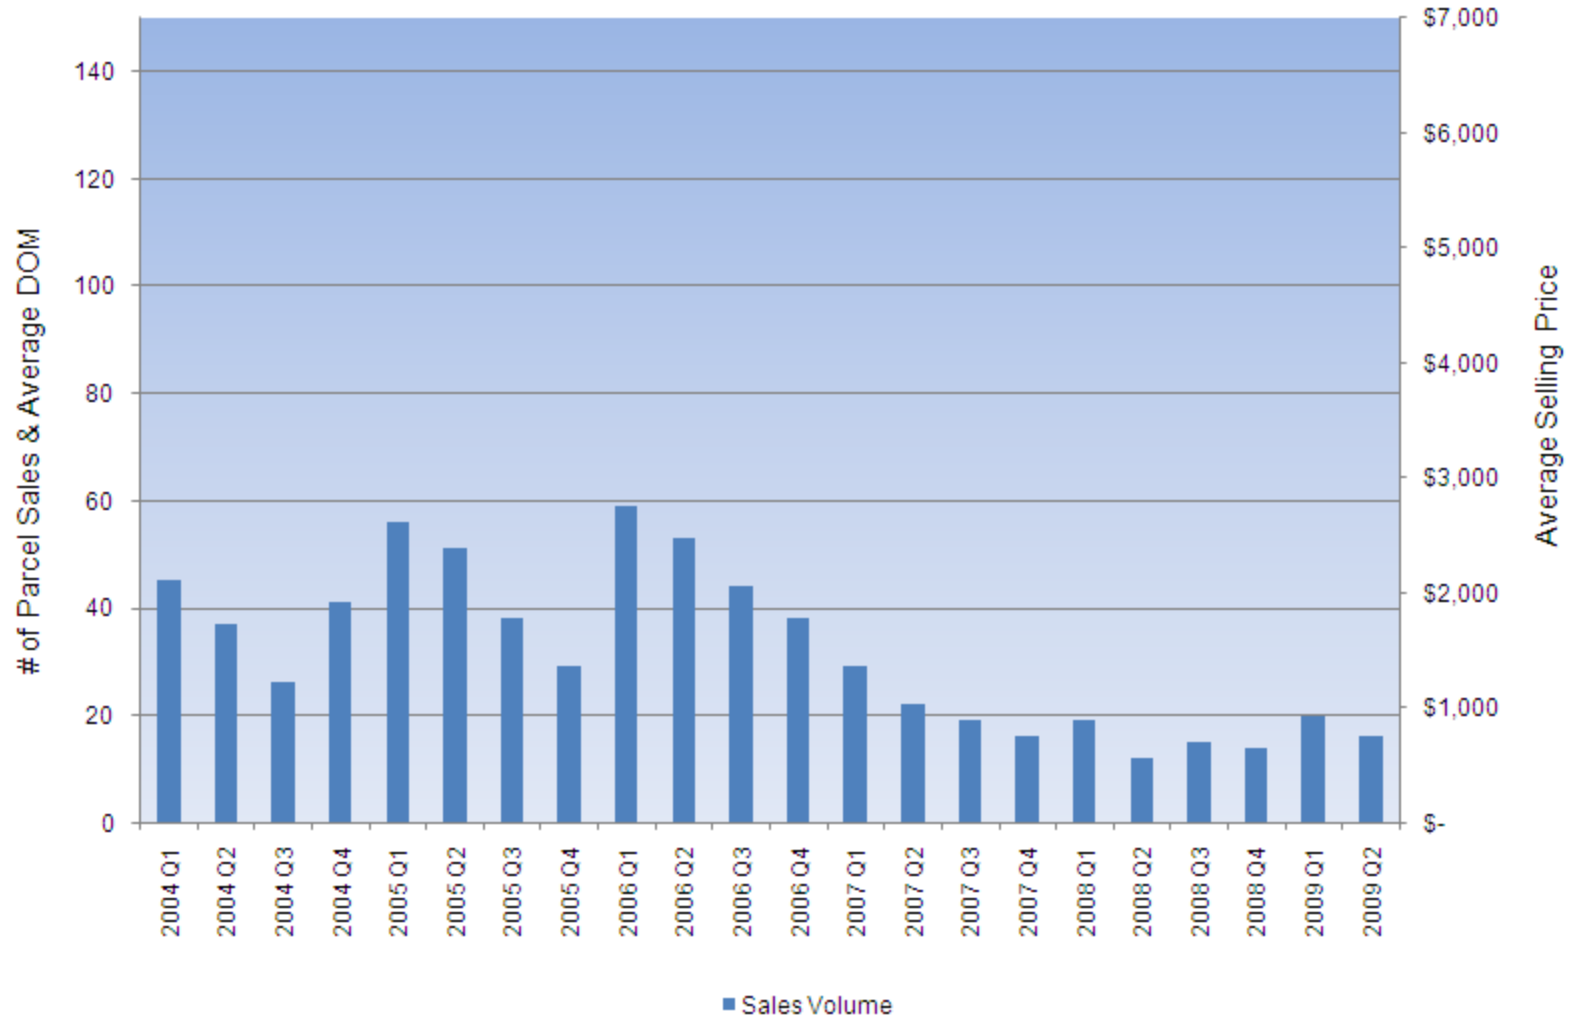

ELRC FALL CONFERENCE 2009

Scott Carlson, CGA

State Certified General Appraiser

SCOTTCLSON@aol.com

Relative Volatility

Recreational Vacant Land Sales Analysis

Recreational Vacant Land Sales Analysis

Recreational Vacant Land Sales Analysis