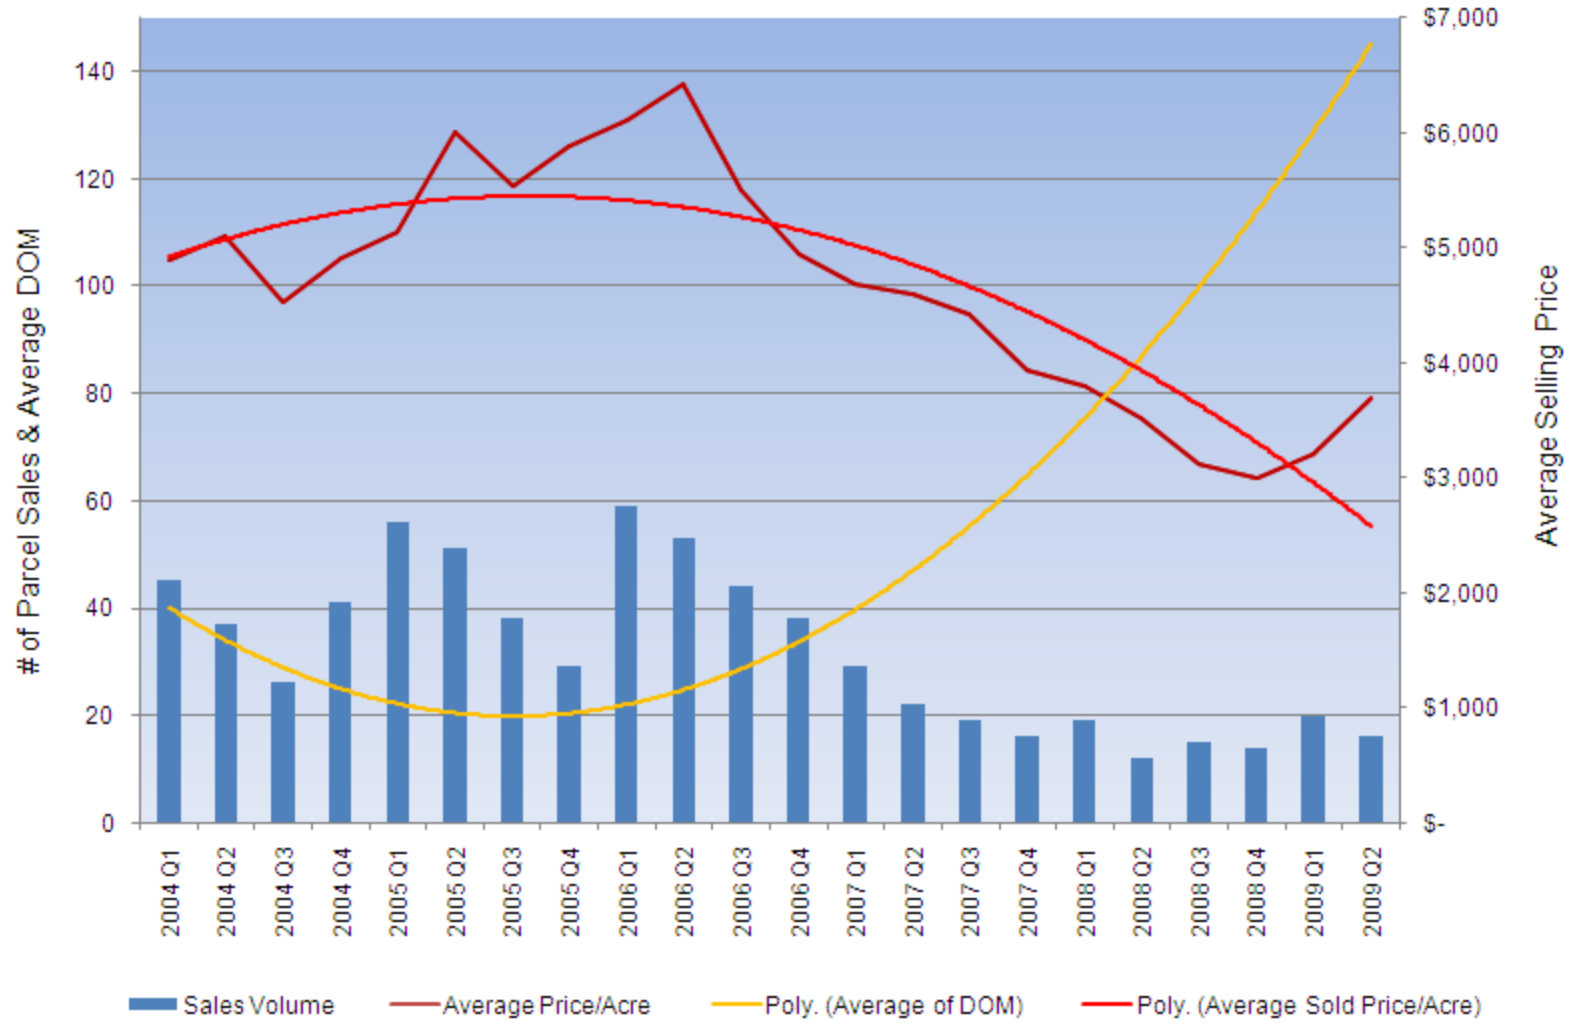

Recreational Vacant Land Sales Analysis